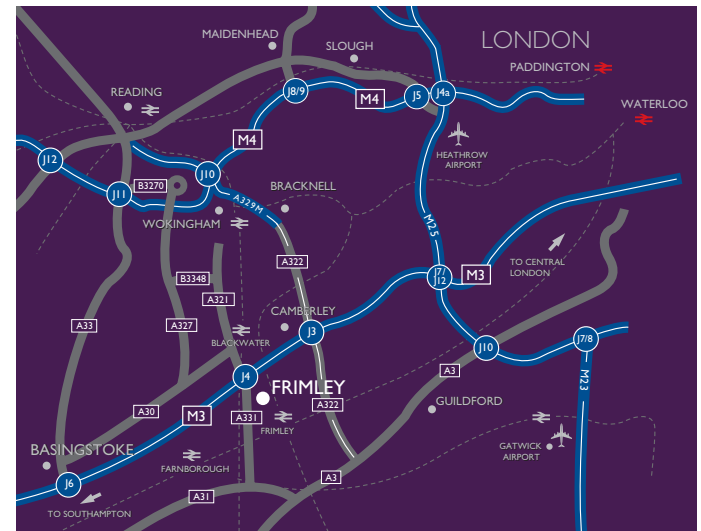

TRANSPORT & PRIVATE HIRE

TAXI SERVICES

Frimley Cabs

Frimley
GU16 8SJ
07979 922255
01276 889888
www.frimleycabs.com

Rushmoor Taxis

67 Victoria Rd
Aldershot
Hampshire
GU11 1SJ
01252 333555
www.rushmoortaxis.com

Frimley Taxis

07426 412228
www.frimley-taxi.co.uk

CROWNGATE INTERNATIONAL

ROAD & RAIL