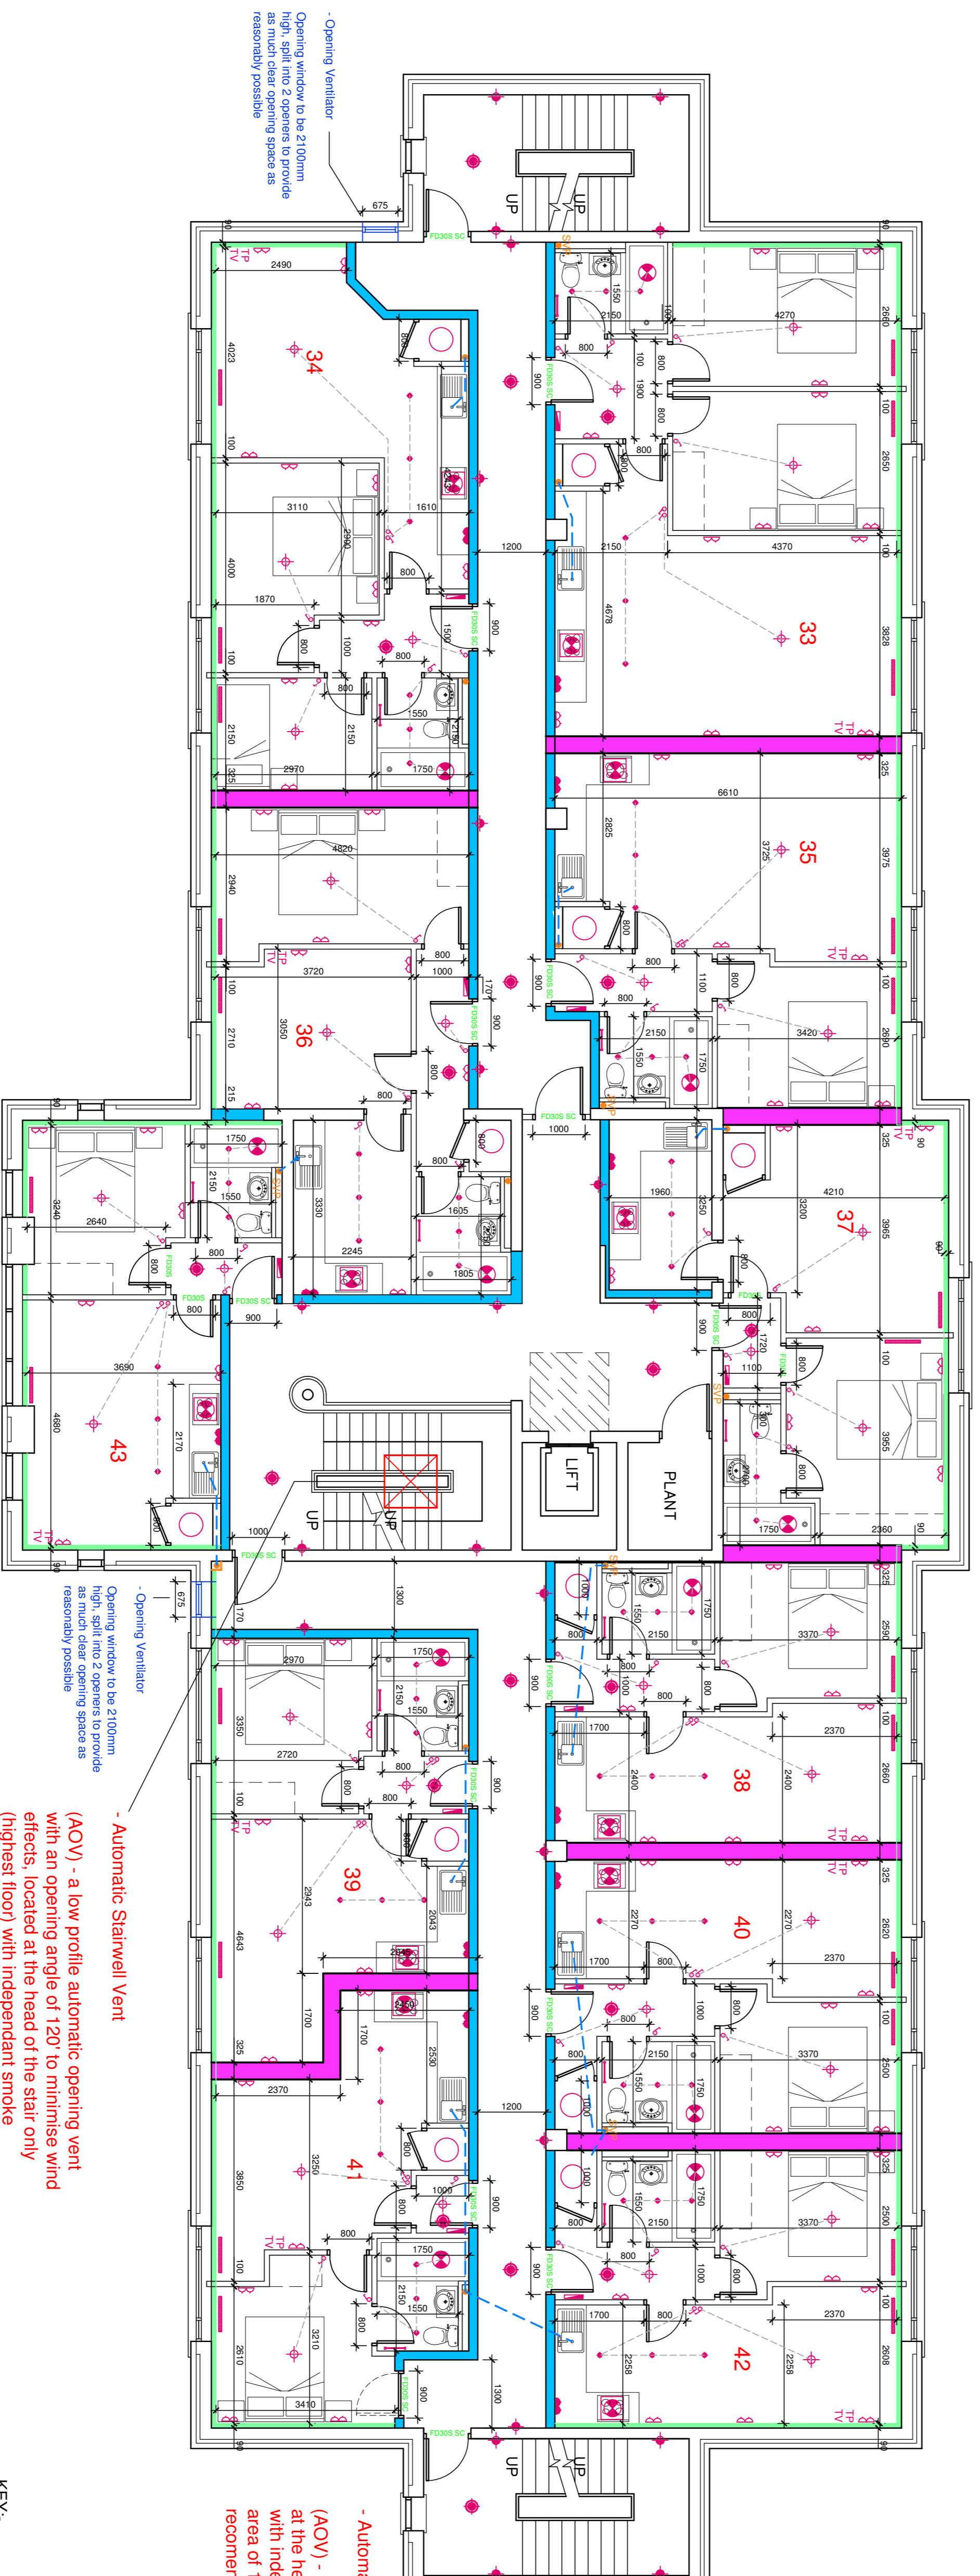

FIRE STRATEGY - GENERAL NOTES

1. Fire Doors to be installed as indicated with relevant codes/reference.
   - FD30S to have suitable self closer
   - All doors within escape routes to have vision panels
   - Cavity barriers are required to the line of the enclosure to and across the corridors
   - Details to be provided of fire alarm/automatic detectors system from installer (to comply with BS 5839-6:2004 flats)
   - Fire safety signage should be provided in accordance with BS 5499-1:2002
   - Details of emergency lighting systems should be provided by installer (to comply with BS 5266: part 1: 2005 and table 9 of the approved documents)
   - Flat entrance doors to be opened from the inside without key (thumb turn lock or similar)
2. SMOKE CONTROL INSTALLATION NOTES
3. Although information provided on this drawing, is understood to be compliant with appropriate building regulations and relevant standards, Contractor/Installer is to ensure that all elements of smoke control/ventilation are installed to manufacturers recommendations and details and in compliance with the current building regulations. All systems/products are to be synchronised/linked together as outlined in the approved documents of the current building regulations.

THIRD FLOOR LAYOUT

- Opening Ventilator
Opening window to be 2100mm high, split into 2 openers to provide as much clear opening space as reasonably possible

- Automatic Stairwell Vent (AOV) - a low profile automatic opening vent with an opening angle of 120° to minimise wind effects, located at the head of the stair only (highest floor) with independent smoke detector. Min Free area of 1m², to be installed to manufacturers recommendations and requirements.

- Automatic Stairwell Vent (AOV) - automatic opening windows, located at the head of the stairs only (highest floor) with independent smoke detector. Min Free area of 1m², to be installed to manufacturers recommendations and requirements.

KEY:-

- 100MM FOUL DRAINAGE RUN
- 50MM WASTE CONNECTIONS

PROJECT:
WATERLOO HOUSE
STOCKTON PLACE
THE MANDALE GROUP

DRAWINGS:
PROPOSED THIRD FLOOR PLANS
CONSTRUCTION

CLIENT REVISION NOTES:
Revision C - 06/06/2017 - Flat 38 kitchen & bathroom extended squared off and corridor door repositioned to suit.